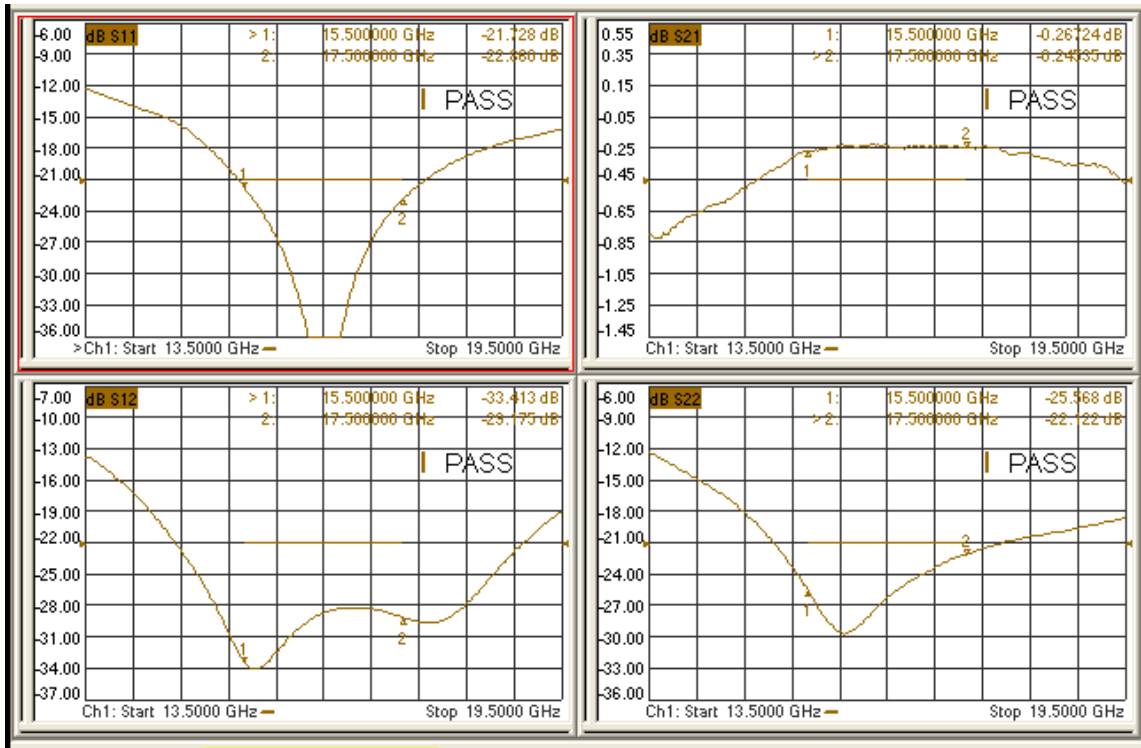

K Band Coaxial Isolator

JIC15K5T17K5SMSF1

Test Data

Applications

- Radio Link